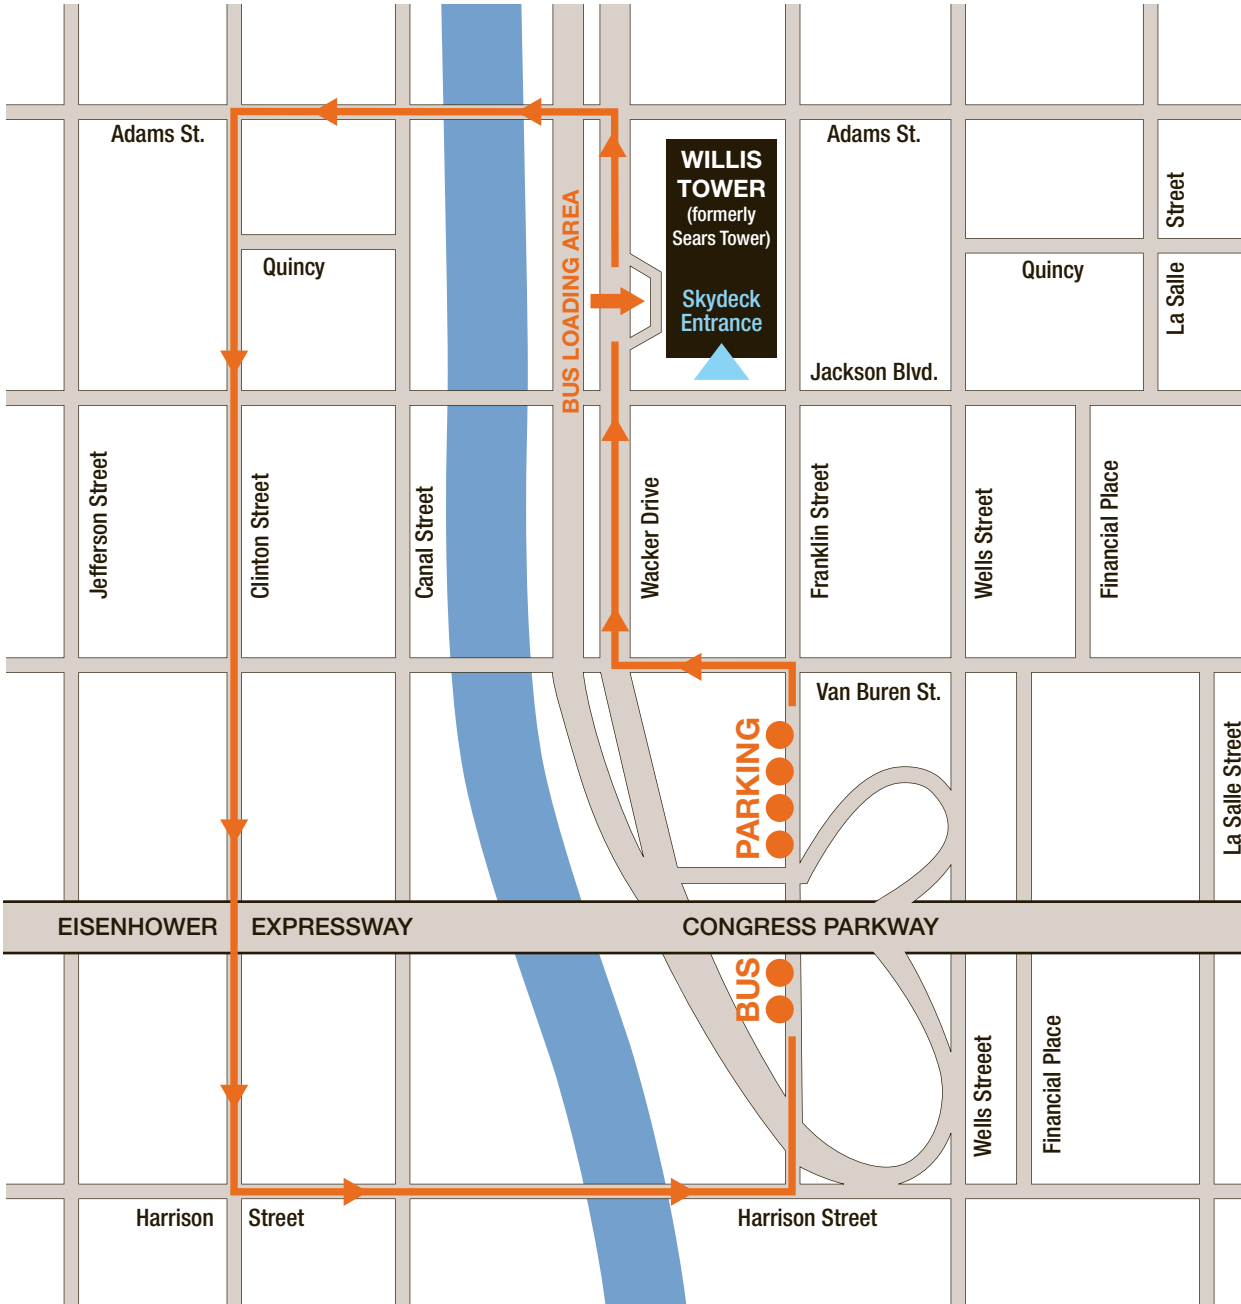

# SKYDECK CHICAGO

## bus parking map

# BUS PARKING