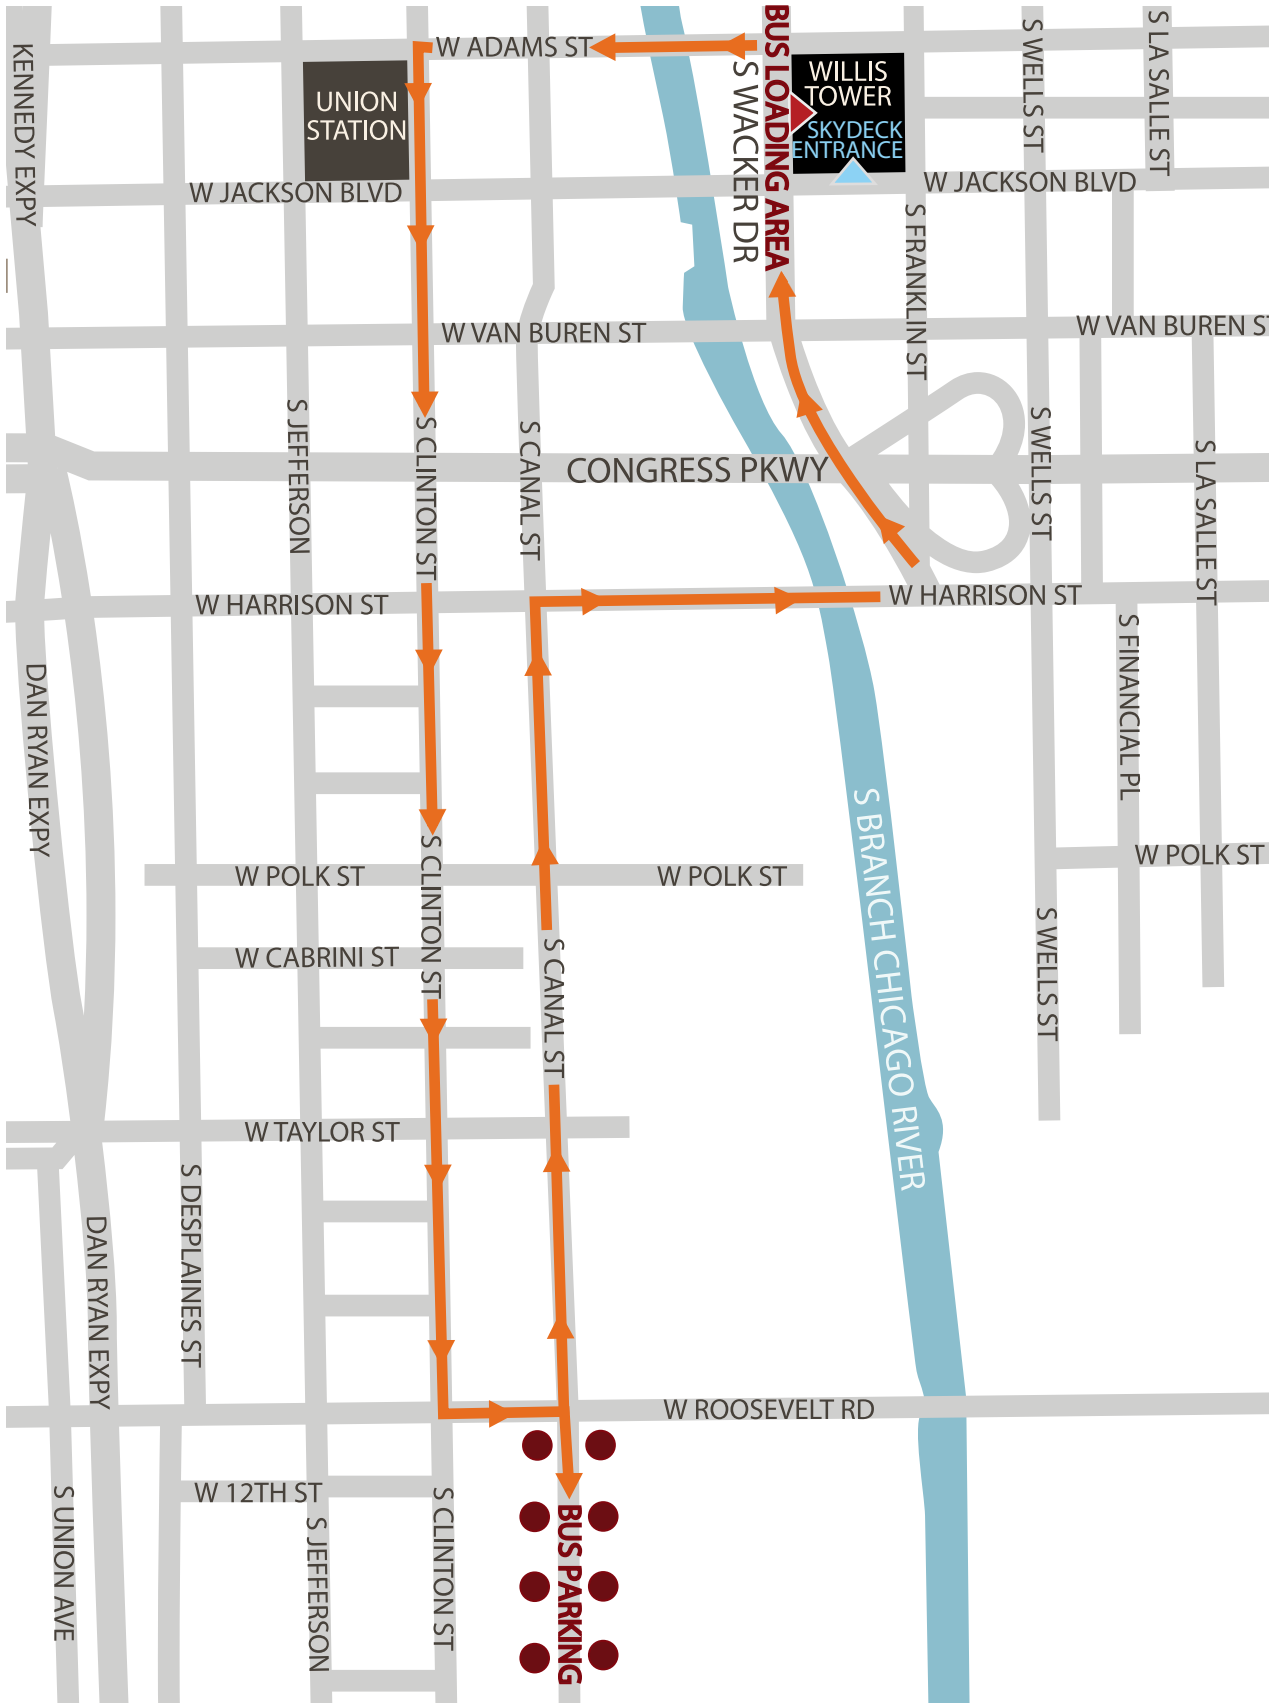

# SKYDECK CHICAGO

## Directions for the loading area & bus parking

Skydeck Loading Area: 233 S. Wacker Dr (Entrance on W. Jackson Blvd)

Parking: 1200 S. Canal St (Roosevelt & Canal) - Driver must remain with vehicle

# BUS PARKING