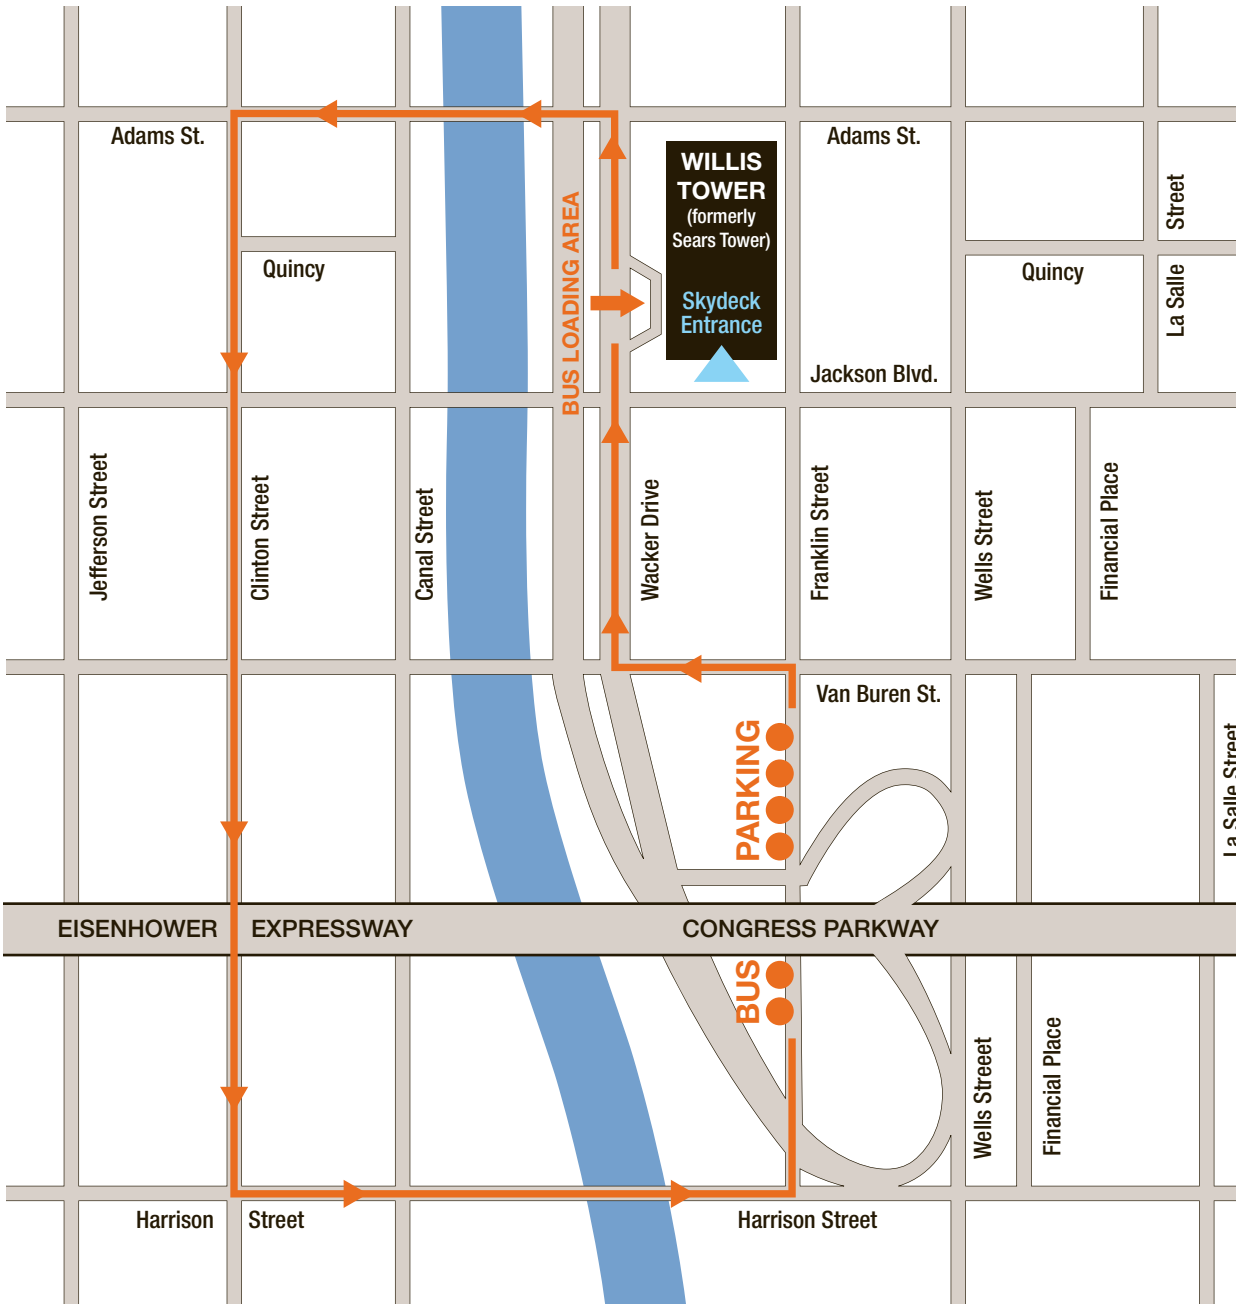

SKYDECK CHICAGO

bus parking map

BUS PARKING